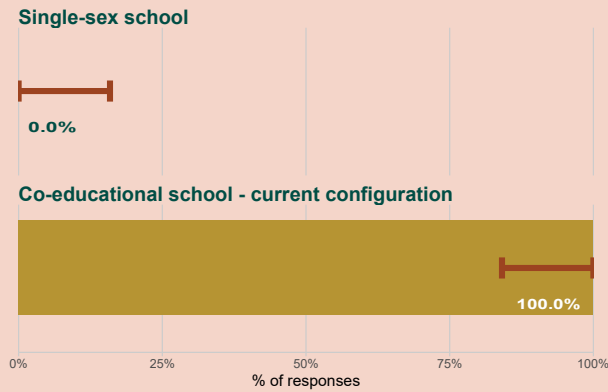

Primary School Survey

School Specific Results

Caheragh Ns, 19557H
Skibereen, Cork

Results from parents and guardians with children in this school

Co-educational / single-sex preference

Patronage / ethos preference

Language preference

School Response Rate

56%

24 out of 43 households

Overall School Margin of Error

Preferences will be $\pm 15.9\%$

(indicated by red bar)

Results from parents and guardians who indicated that they intend to enrol their children in this school in the future