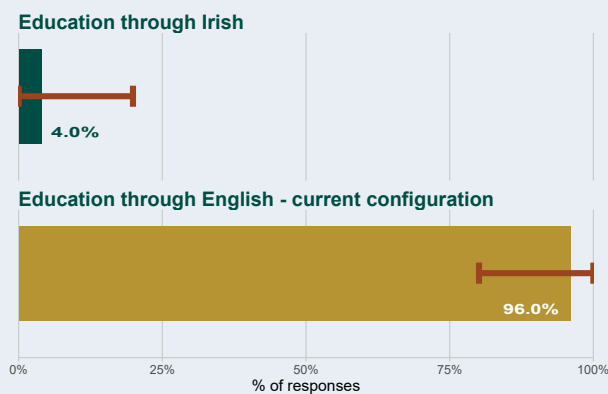

Primary School Survey

School Specific Results

Caheragh Ns, 19557H
Skibereen, Cork

Results from parents and guardians with children in this school

Co-educational / single-sex preference

Patronage / ethos preference

Language preference

School Response Rate

56%

24 out of 43 households

Overall School Margin of Error

Preferences will be $\pm 15.9\%$

(indicated by red bar)

Results from parents and guardians who indicated that they intend to enrol their children in this school in the future