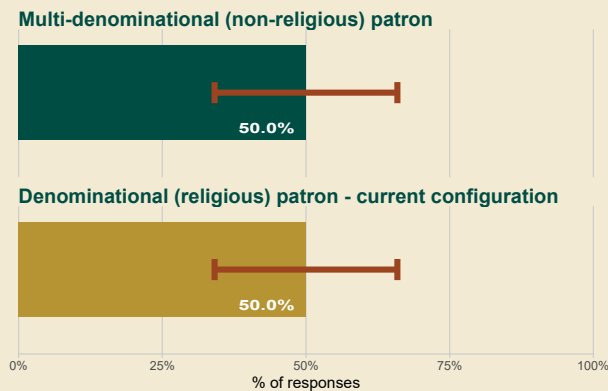

Primary School Survey

School Specific Results

Caheragh Ns, 19557H
Skibereen, Cork

Results from parents and guardians with children in this school

Co-educational / single-sex preference

Patronage / ethos preference

Language preference

School Response Rate

56%

24 out of 43 households

Overall School Margin of Error

Preferences will be $\pm 15.9\%$

(indicated by red bar)

Results from parents and guardians who indicated that they intend to enrol their children in this school in the future